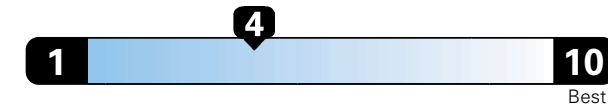

2020

PACIFICA TOURING

For more information visit: www.chrysler.com
or call 1-800-CHRYSLER

FCA US LLC

IMPORTED FROM DETROIT®

THIS VEHICLE IS MANUFACTURED TO MEET SPECIFIC UNITED STATES REQUIREMENTS. THIS VEHICLE IS NOT MANUFACTURED FOR SALE OR REGISTRATION OUTSIDE OF THE UNITED STATES.

MANUFACTURER'S SUGGESTED RETAIL PRICE OF THIS MODEL INCLUDING DEALER PREPARATION

Base Price: $33,745

CHRYSLER PACIFICA TOURING
Exterior Color: Billet Silver Metallic Clear-Coat Exterior Paint
Interior Color: Black / Alloy Interior Colors
Interior: Premium Cloth Bucket Seats
Engine: 3.6L V6 24V VVT Engine Upp I w/ESS
Transmission: 9-Speed 948TE Automatic Transmission

STANDARD EQUIPMENT (UNLESS REPLACED BY OPTIONAL EQUIPMENT)
FUNCTIONAL/SAFETY FEATURES

Advanced Multistage Front Air Bags
Driver Inflatable Knee-Bolster Air Bag
Passenger Inflatable Knee-Bolster Air Bag
Supplemental Side-Curtain All-Rows Air Bags
Supplemental Front Seat-Side Air Bags
LATCH Ready Child Seat Anchor System
ParkView® Rear Back-Up Camera
SafetyTec
ParkSense® Rear Park Assist with Stop
Blind Spot & RR Cross Path Detection
Universal Garage Door Opener
Sentry Key® Theft Deterrent System
Electronic Stability Control
Ready-Alert Braking
Hill Start Assist
Tire Service Kit
Push-Button Start
Remote-Start System
Remote Proximity for All Doors