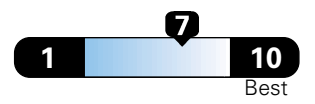

4.5 gallons per 100 miles

You spend \$1,750
in fuel costs over 5 years compared to the average new vehicle.

Annual fuel cost \$1,850

Fuel Economy & Greenhouse Gas Rating (tailpipe only)

Smog Rating (tailpipe only)